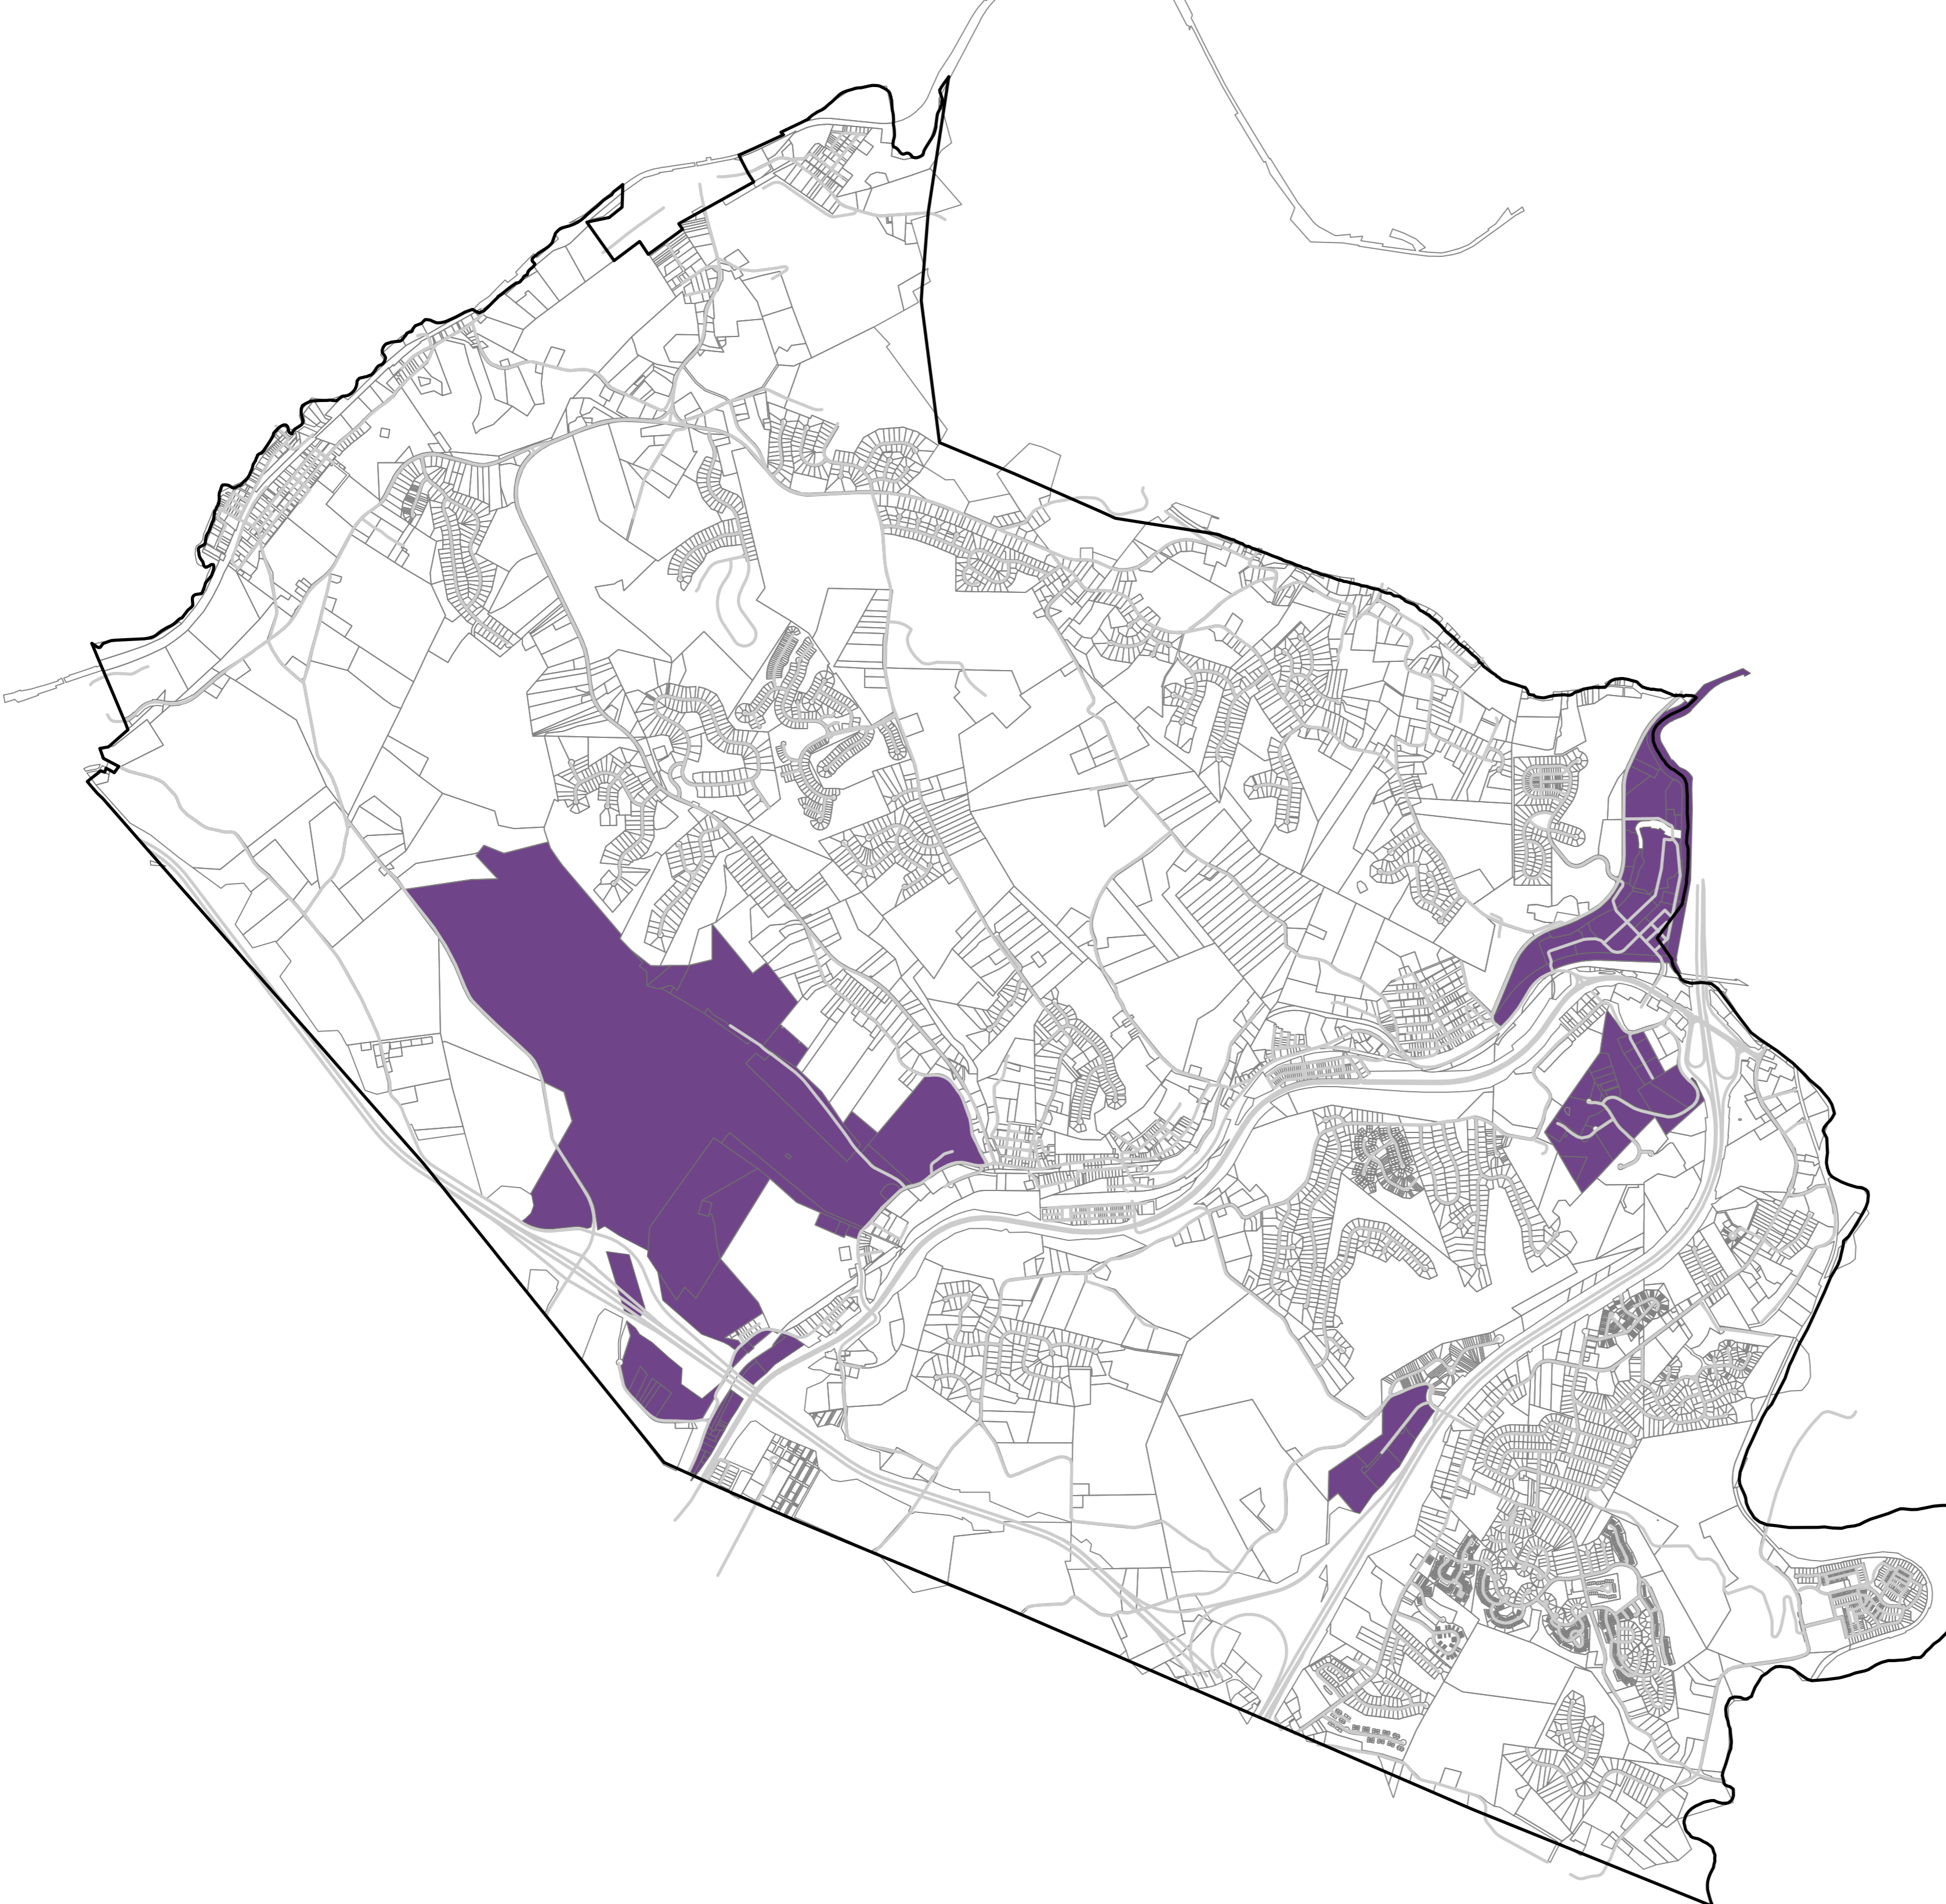

# LERTA DISTRICTS

SOUTH FAYETTE TOWNSHIP

## Legend

□ South Fayette

— Roads

**LERTA Parcels**

■ LERTA Parcel

□ All other parcels

1/7/2026 P:\0025\002517\_0449\GIS\Projects\SouthFayette\

N

0 1 2 Miles